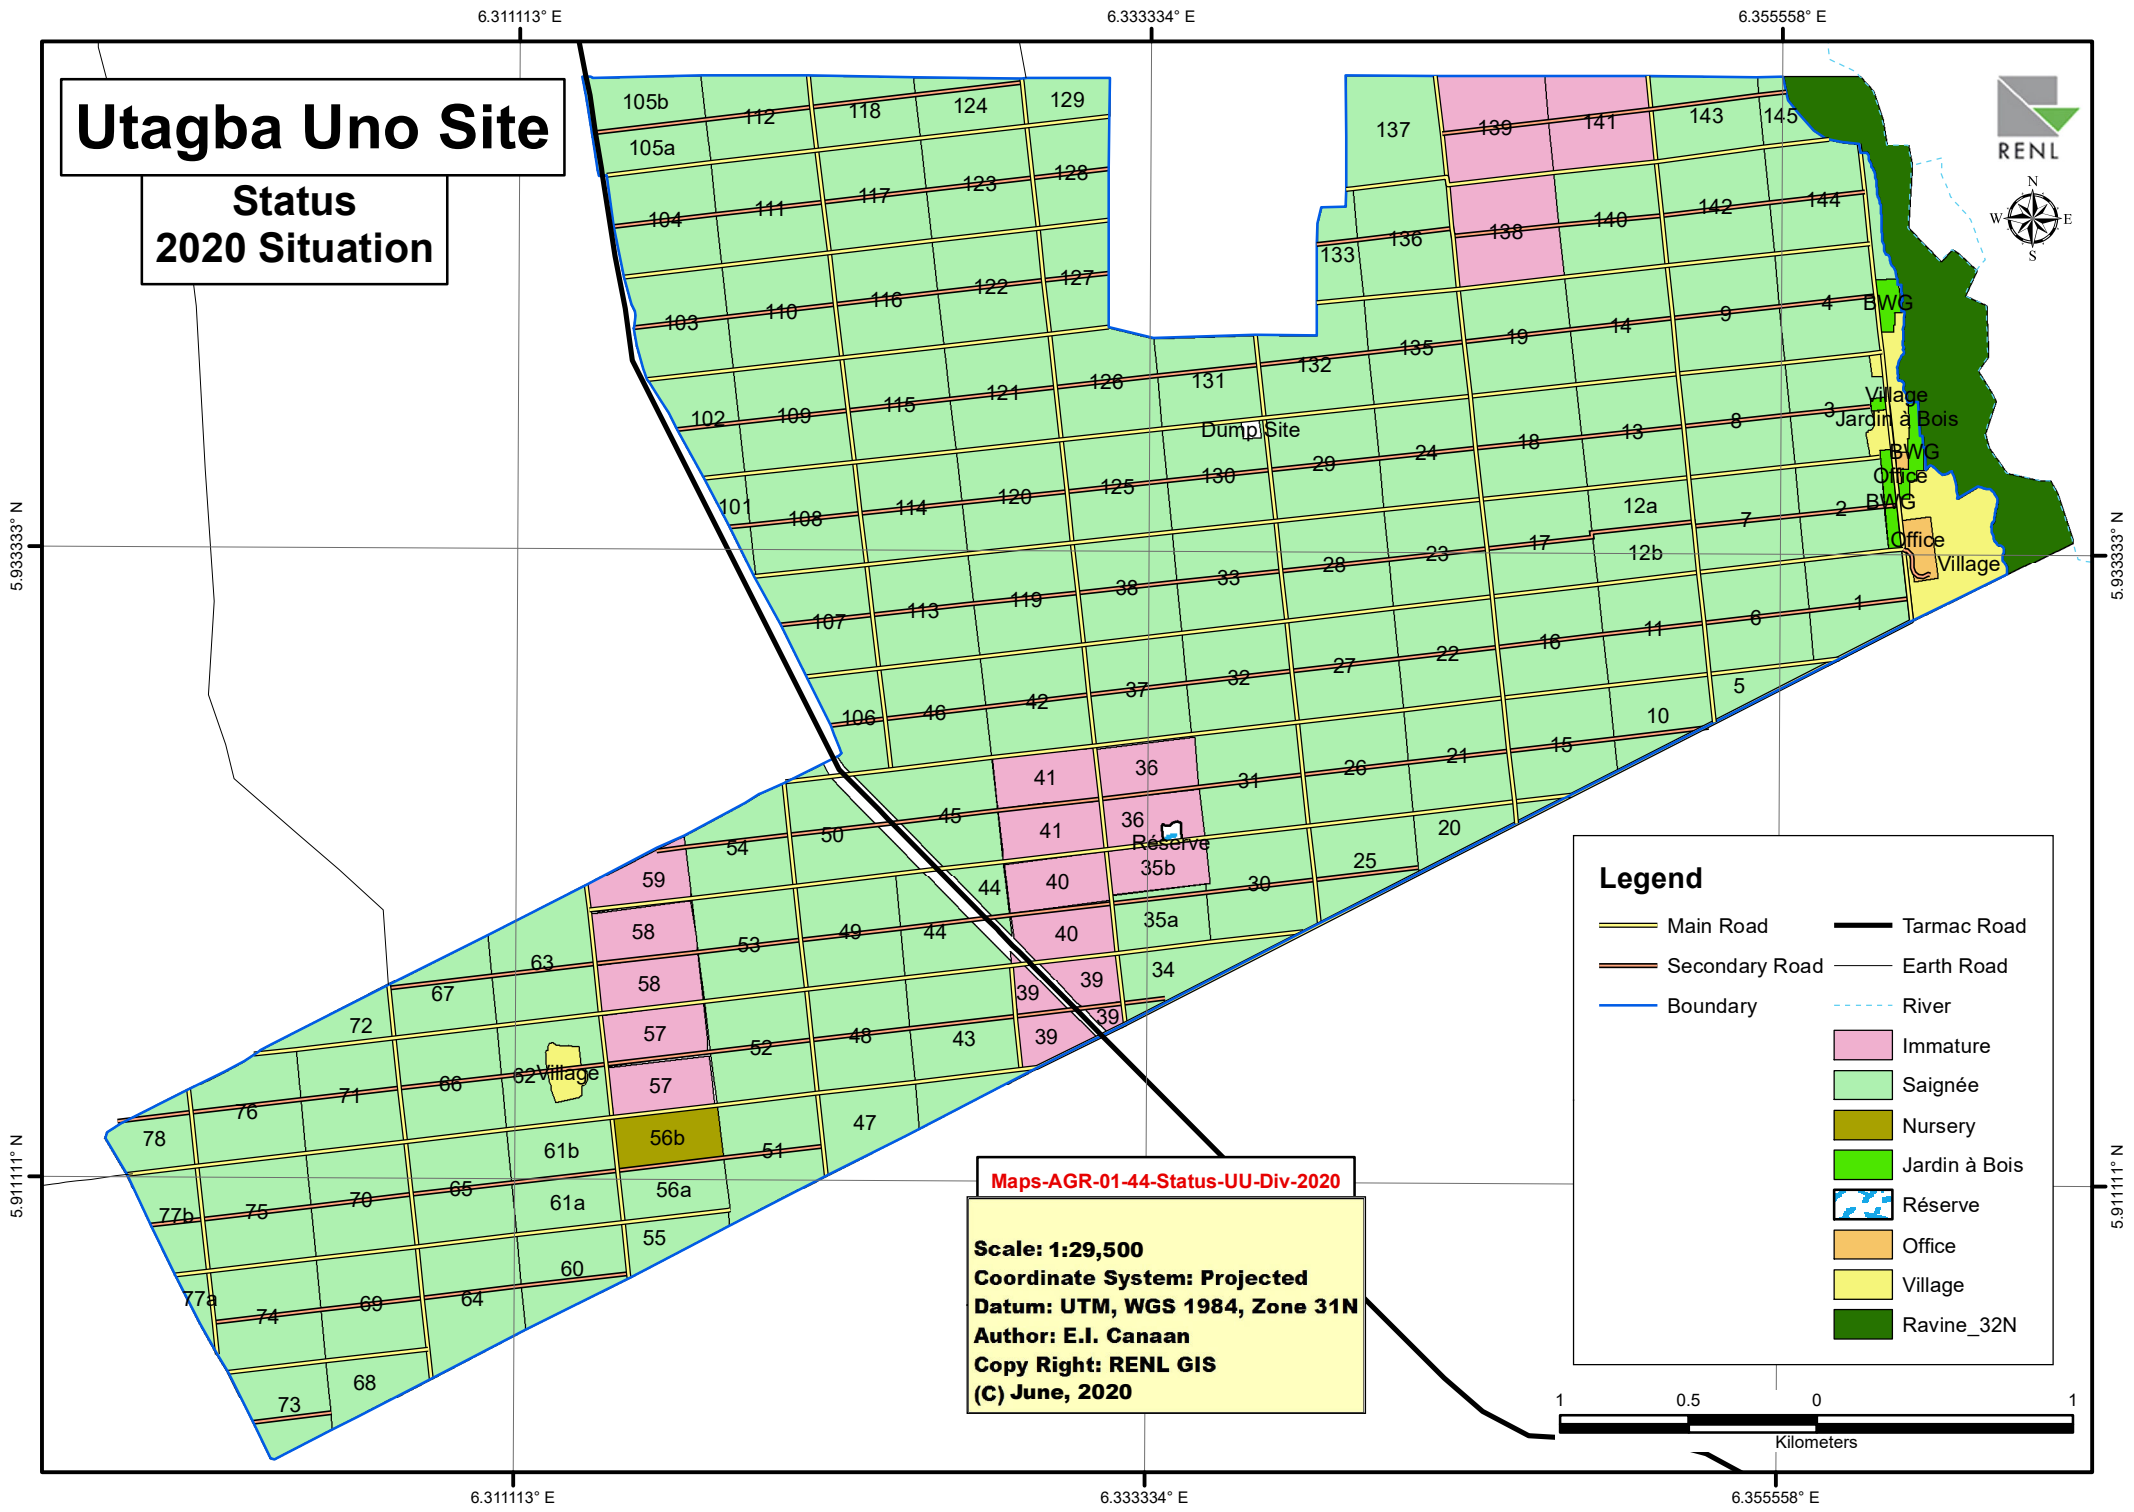

Utagba Uno Site

Status
2020 Situation

Legend

	Main Road		Tarmac Road
	Secondary Road		Earth Road
	Boundary		River
	Immature		Réserve
	Saignée		Office
	Nursery		Village
	Jardin à Bois		Ravine_32N

Maps-AGR-01-44-Status-UU-Div-2020

Scale: 1:29,500
Coordinate System: Projected
Datum: UTM, WGS 1984, Zone 31N
Author: E.J. Canaan
Copy Right: RENL GIS
(C) June, 2020