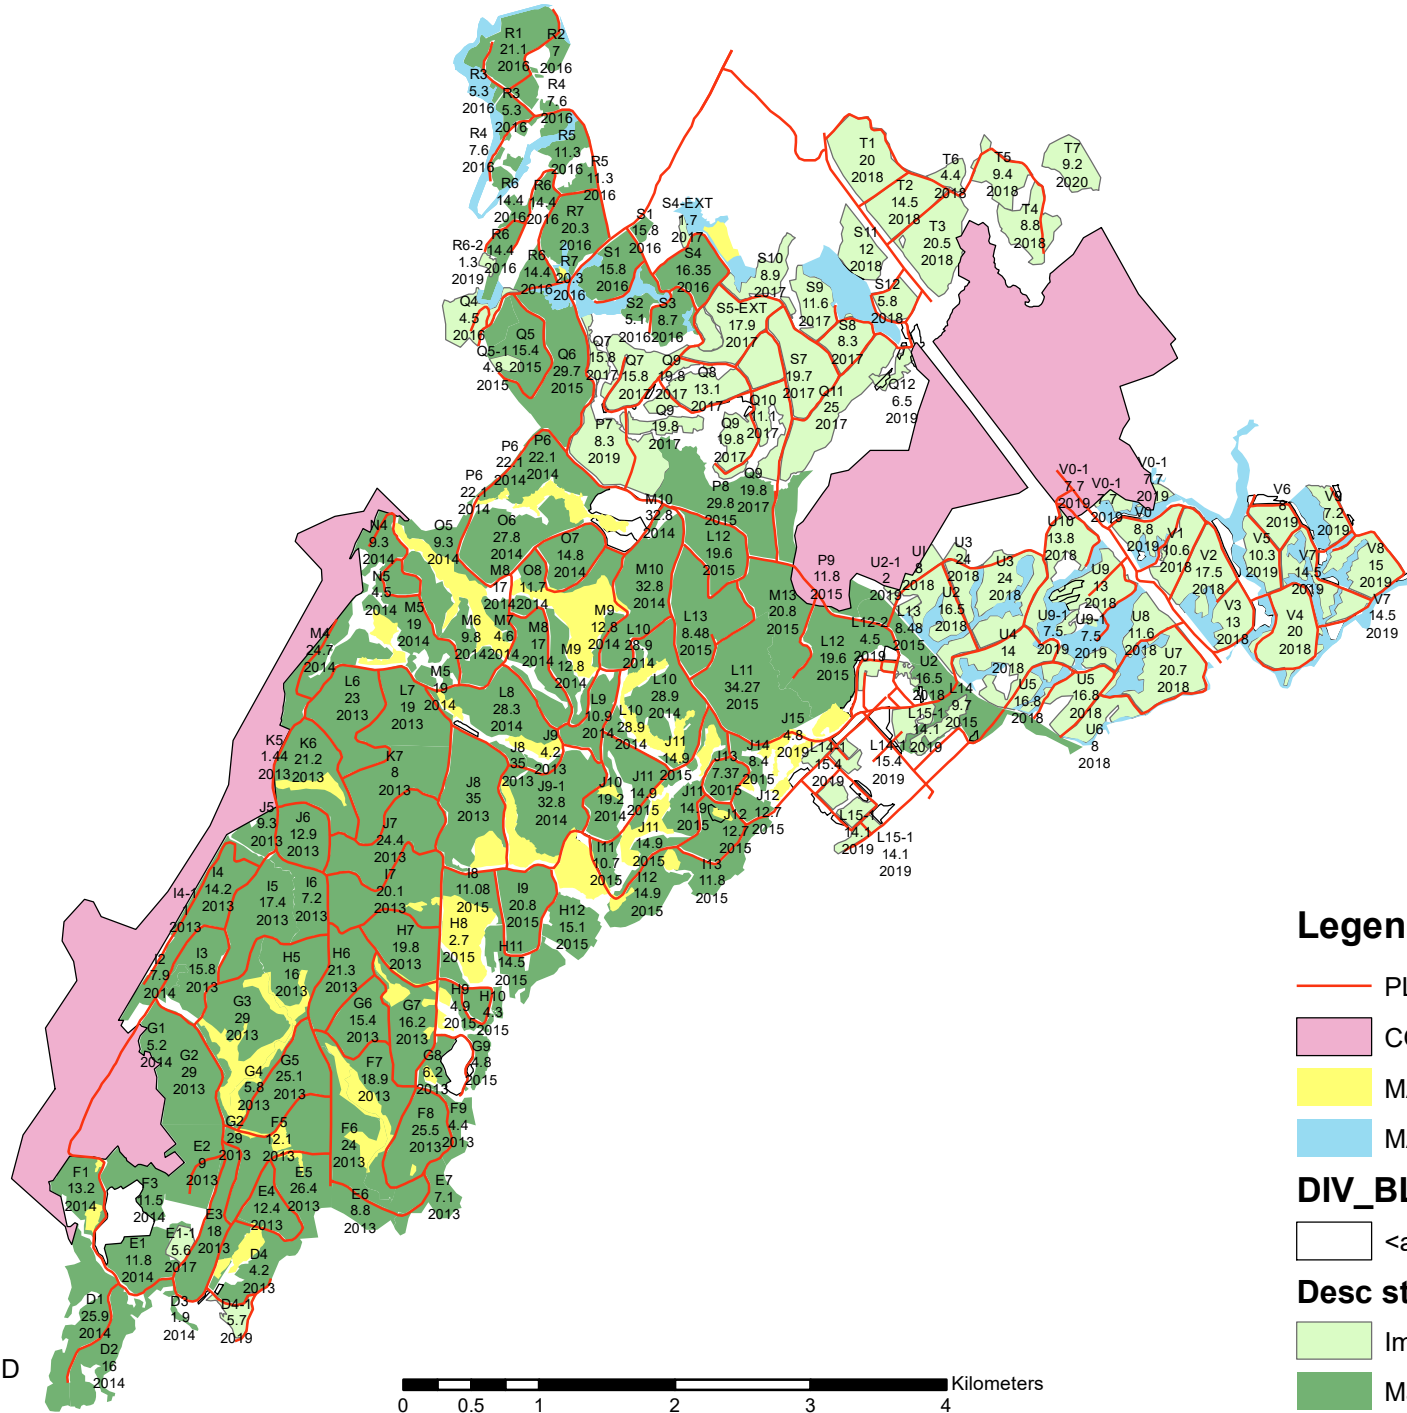

GHANA RUBBER ESTATES LTD_ESTATE DIVISION TWELVE MAP

Legend

— PLANTATION ROUTES

CONSERVATION

MATURED OILPALM

MARSHY

DIV_BLK

<all other values>

Desc statut

Immature

Mature in exploitation

COORDINATE SYSTEM_PROJECTED
DATUM_UTM_WGS 84_ZONE 30N