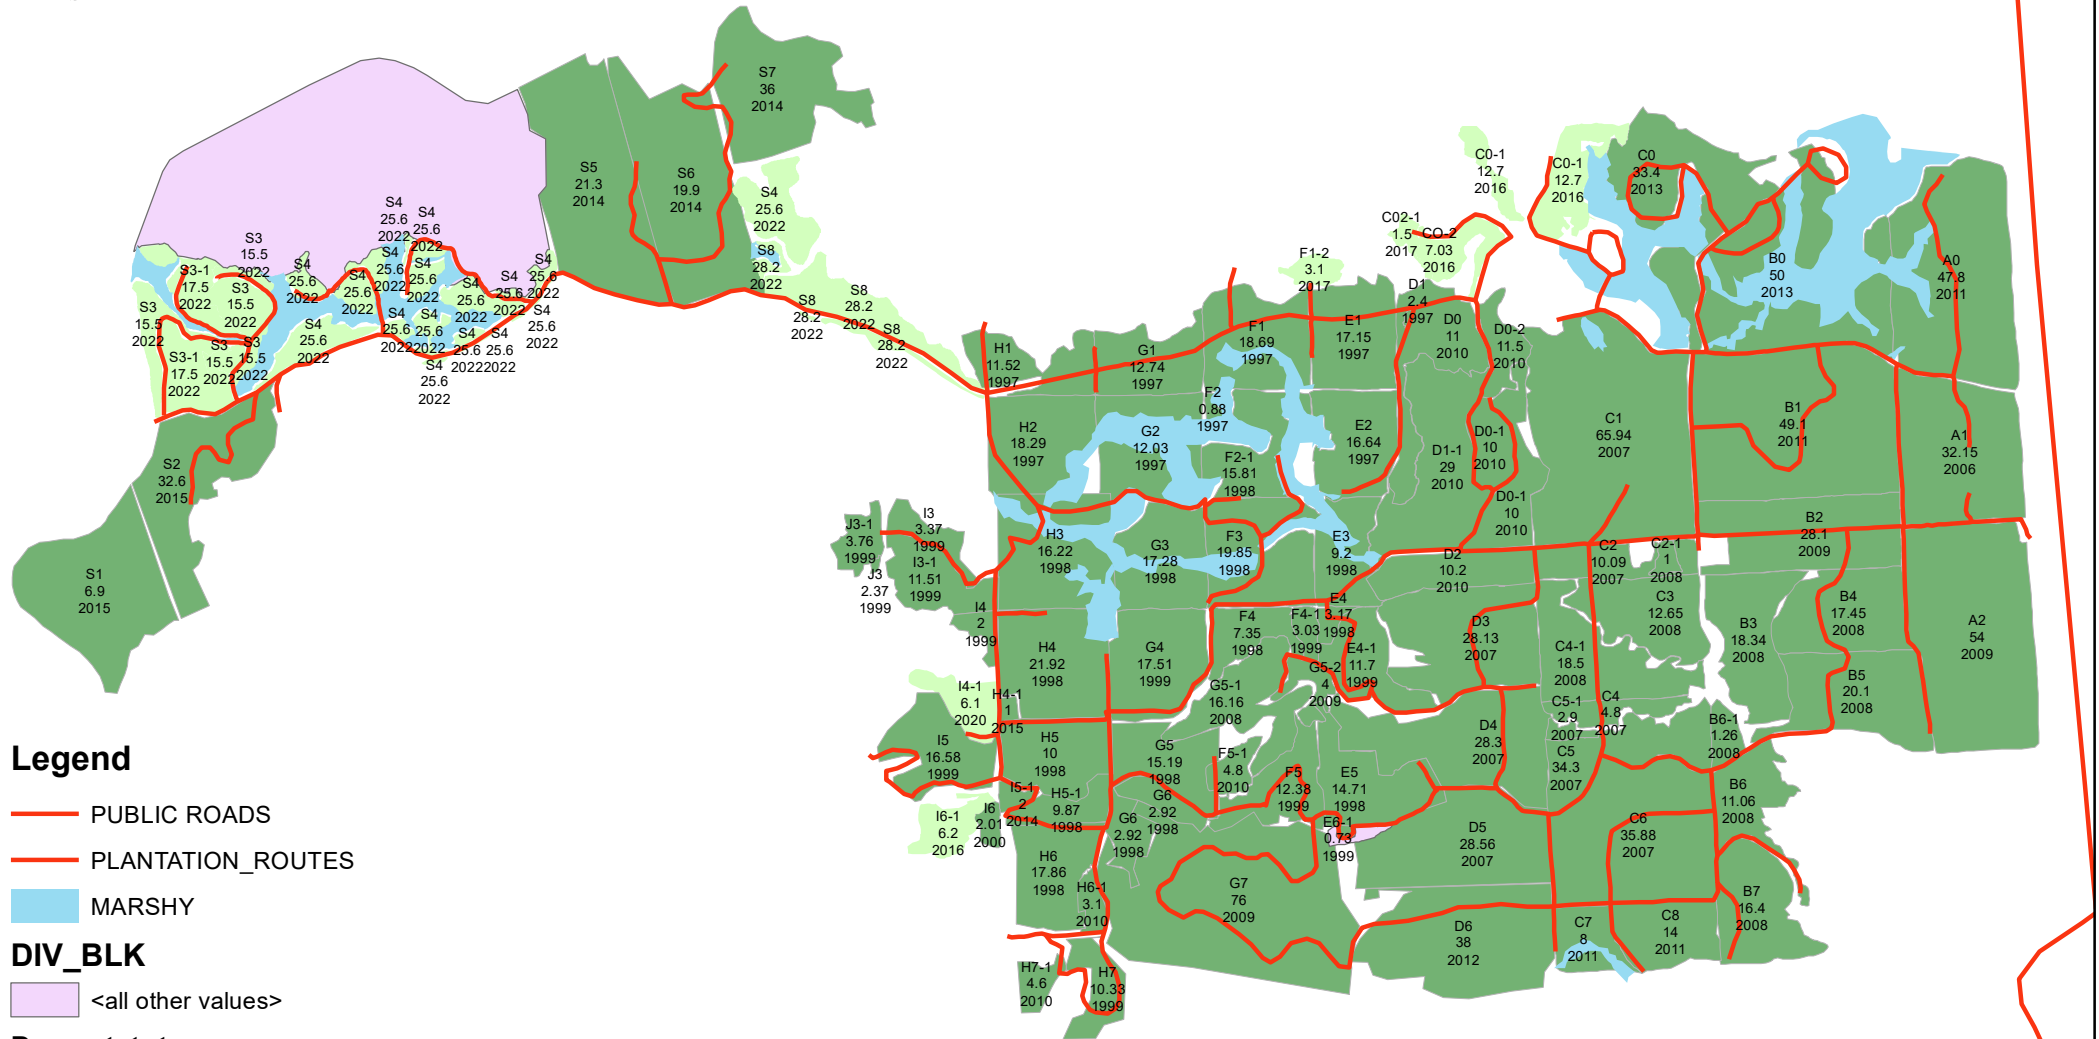

GHANA RUBBER ESTATES LTD_ESTATE DIVISION SIX MAP

Legend

- PUBLIC ROADS
- PLANTATION_ROUTES
- MARSHY

DIV_BLK

- <all other values>

Desc statut

- Immature
- In preparation
- Mature in exploitation

COORDINATE SYSTEM_PROJECTED
 DATUM_UTM_WGS 84_ZONE 30N